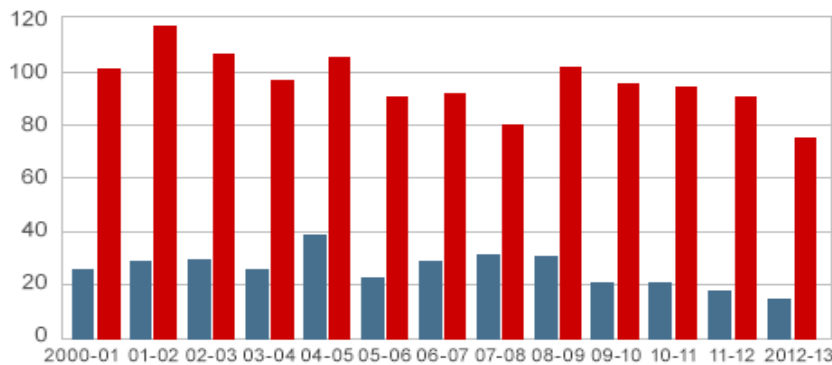

Source: Home Office

HELPLINES

If you have been affected by domestic violence in any way the following helplines are there to help.

**Don't delay
Ring today!**

Women's Aid
0808 2000 247

Everyman Project

Helpline for men who are violent
0207 263 8884

Doli Project

Forced Marriage
0845 658 1057

Victim Support

Men's Helpline
0800 328 3623

Broken Rainbow

Men and Women in gay, bisexual and transgender relationships.
0300 999 5248

Join online at www.gmb.org.uk/join

Tel: 0121 550 4888

GMB

GMB@WORK