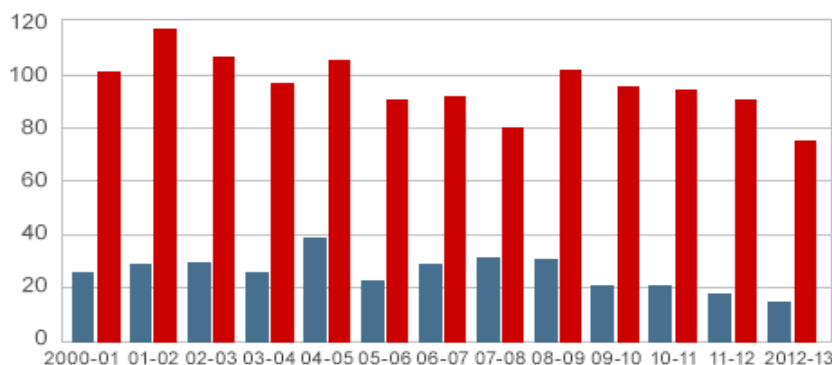

Source: Home Office

HELPLINES

If you have been affected by domestic violence in any way the following helplines are there to help.

**Don't delay
Ring today!**

Women's Aid
0808 2000 247

Everyman Project
Helpline for men who are violent
0207 263 8884

Doli Project
Forced Marriage
0845 658 1057

Victim Support
Men's Helpline
0800 328 3623

Broken Rainbow
Men and Women in gay, bisexual and transgender relationships.
0300 999 5248

Join online at www.gmb.org.uk/join

Tel: 0121 550 4888

GMB

GMB@WORK